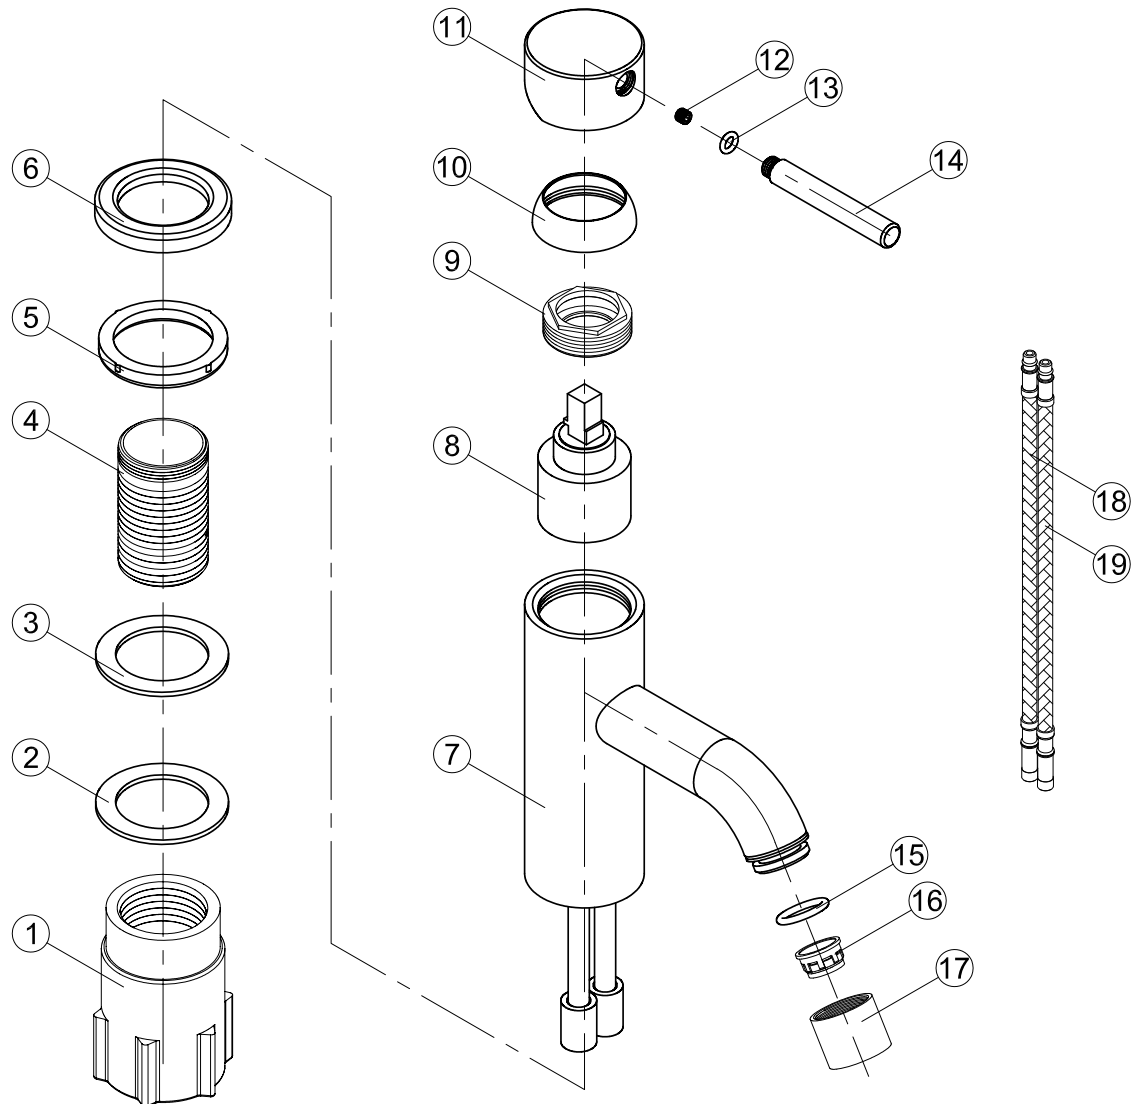

- 1 Fixing bushing
- 2 Washer
- 3 Rubber
- 4 Threaded tube
- 5 Base Rubber
- 6 Base
- 7 Body
- 8 Cartridge
- 9 Screw nut
- 10 Cover ring
- 11 Handle base
- 12 Inner hex screw
- 13 O ring
- 14 Handle bar
- 15 O ring
- 16 Aerator
- 17 Aerator cover
- 18 Flexible hose
- 19 Flexible hose

# Steel Wave Sand

Art no: 10006 RSK: 8277584

**SCANDTAP®**  
BATHROOM CONCEPTS

Scandtap AB, Olofsdalsvägen 21, 302 41 Halmstad, Sweden  
info@scandtap.com, www.scandtap.com