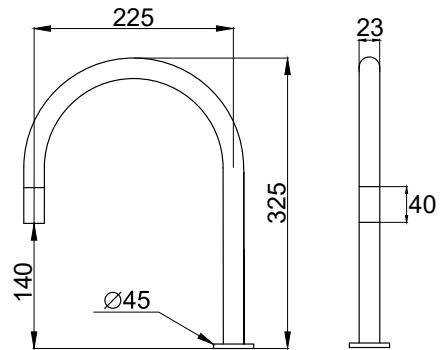

# nivito<sup>TM</sup>

Art nr: RH-100-VI

Brushed Stainless steel

EAN nr:

7350051951541

## Vision.

- Kitchen taps
- Soft PEX® hoses
- Cut-out dimension 35 mm
- Swivel range 360° and 150°
- Ceramic cartridge
- Pull down hose