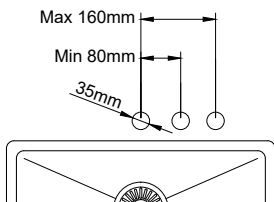

## Vision.

- Kitchen taps
- Soft PEX® hoses
- Cut-out dimension 35 mm
- Swivel range 360° and 150°
- Ceramic cartridge
- Pull down hose