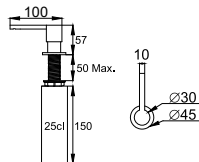

Related Products:

SR-B