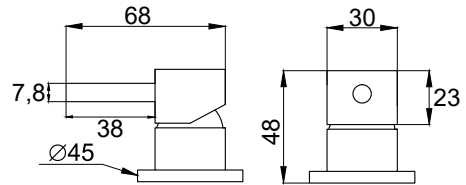

# nivito<sup>TM</sup>

Art nr: RH-100-VI

Brushed Stainless steel

EAN nr:

7350051951541

## Vision.

- Kitchen taps
- Soft PEX® hoses
- Cut-out dimension 35 mm
- Swivel range 360° and 150°
- Ceramic cartridge
- Pull down hose