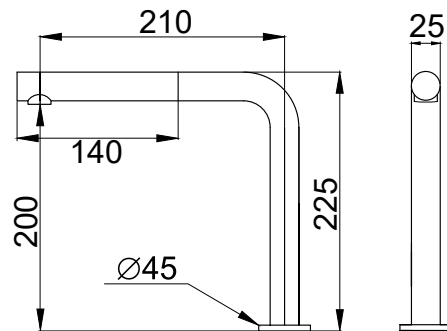

# nivito™

Art nr: RH-600-VI

Brushed Stainless steel

EAN nr:

7350051951664

## Vision.

- Kitchen taps
- Soft PEX® hoses
- Cut-out dimension 35 mm
- Swivel range 360° and 150°
- Ceramic cartridge
- Pull out hose