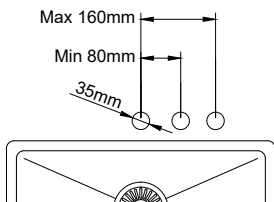

## Vision.

- Kitchen taps
- Soft PEX® hoses
- Cut-out dimension 35 mm
- Swivel range 360° and 150°
- Ceramic cartridge
- Pull out hose