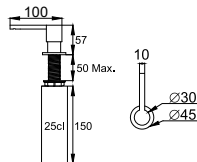

Related Products:

SR-B