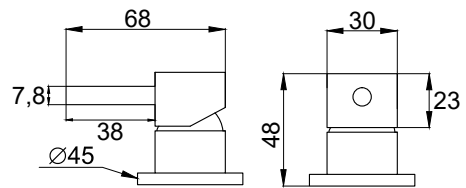

# nivito™

Art nr: RH-600-VI

Brushed Stainless steel

EAN nr:

7350051951664

## Vision.

- Kitchen taps
- Soft PEX® hoses
- Cut-out dimension 35 mm
- Swivel range 360° and 150°
- Ceramic cartridge
- Pull out hose