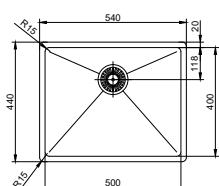

CU-500-Steel