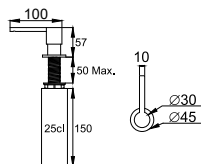

Related Products:

SR-B