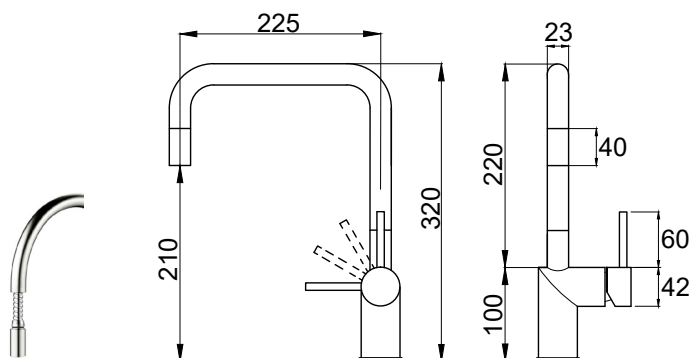

# nivito<sup>TM</sup>

Art nr: RH-300-EX

Brushed Stainless steel

EAN nr:

7350051951428

## RhythmExtended

- Kitchen taps
- Soft PEX® hoses
- Cut-out dimension 35 mm**
- Swivel range 360° and 150°
- Ceramic cartridge
- Pull down hose