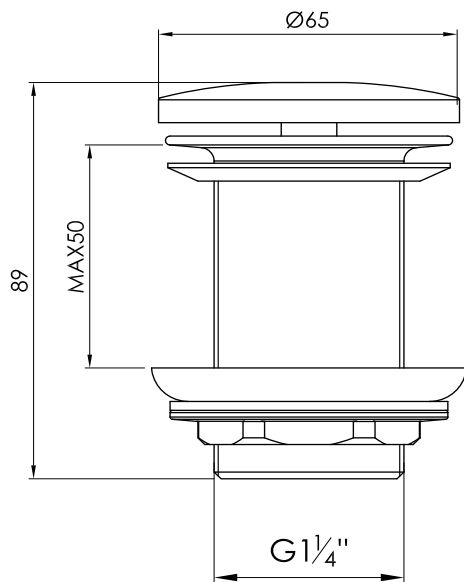

JEE-O basin plug specifications

Note:
UV radiation and extreme temperature can affect the color and structure of the JEE-O basin plug surface when finished in hammercoated or structured black.

Article code:

Cleaning:

JEE-O protect

Connection:

G 1 1/4"

Dimension package:

L 10 x W 7 x H 7 cm

Total weight:

0.3 kg

Package weight:

0.02 kg

2 year warranty

Material:

Brass

HS code: 84818011900