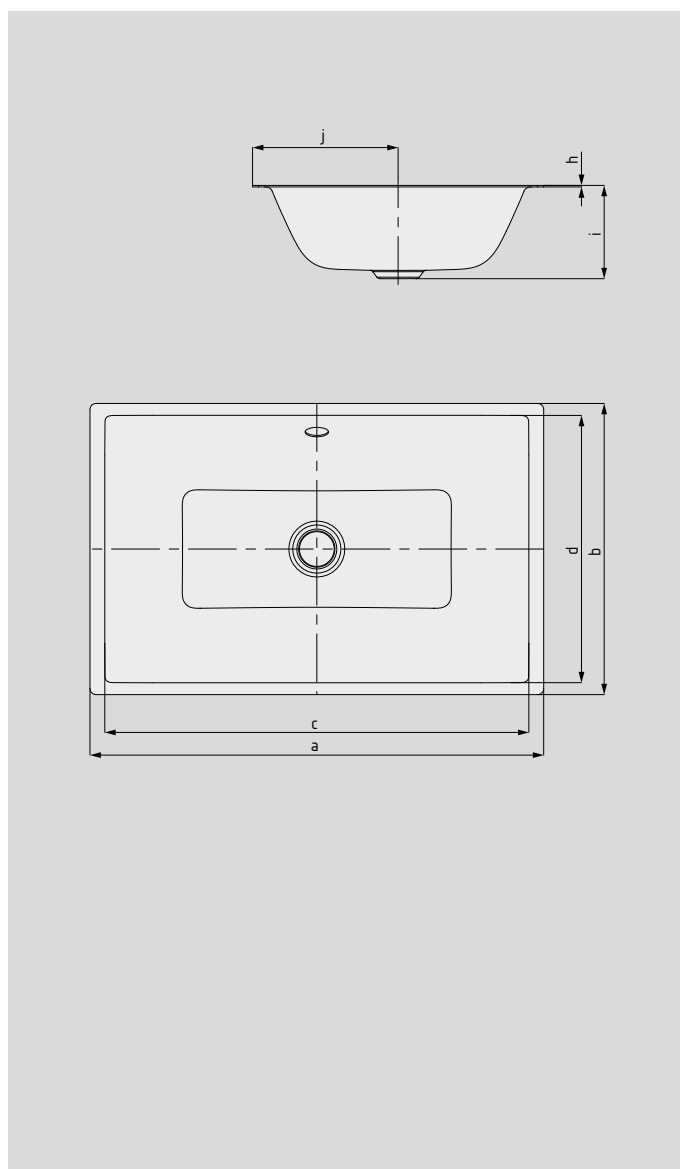

PURO UNDERCOUNTER WASHBASIN

- elegant rectangular washbasin in a classically minimalist design
- reduced precise edges
- very generous interior dimensions
- clean and timeless lines - immortalised in long-lasting KALDEWEI steel enamel
- harmonises perfectly with the PURO bath series
- designed by Anke Salomon

Similar illustrations

Model No.		3159	3160	3161
External length	a	460	600	900 mm
External width	b	385	385	385 mm
Internal length	c	421	561	860 mm
Internal width	d	354	354	354 mm
Height of rim	h	2	2	2 mm
Distance basin surface to bottom edge of waste hole	i	123	123	123 mm
Distance rear edge to centre of waste hole	j	267,5	267,5	267,5 mm
Weight of the enamelled washbasin in kg		4,6	5,8	8,9