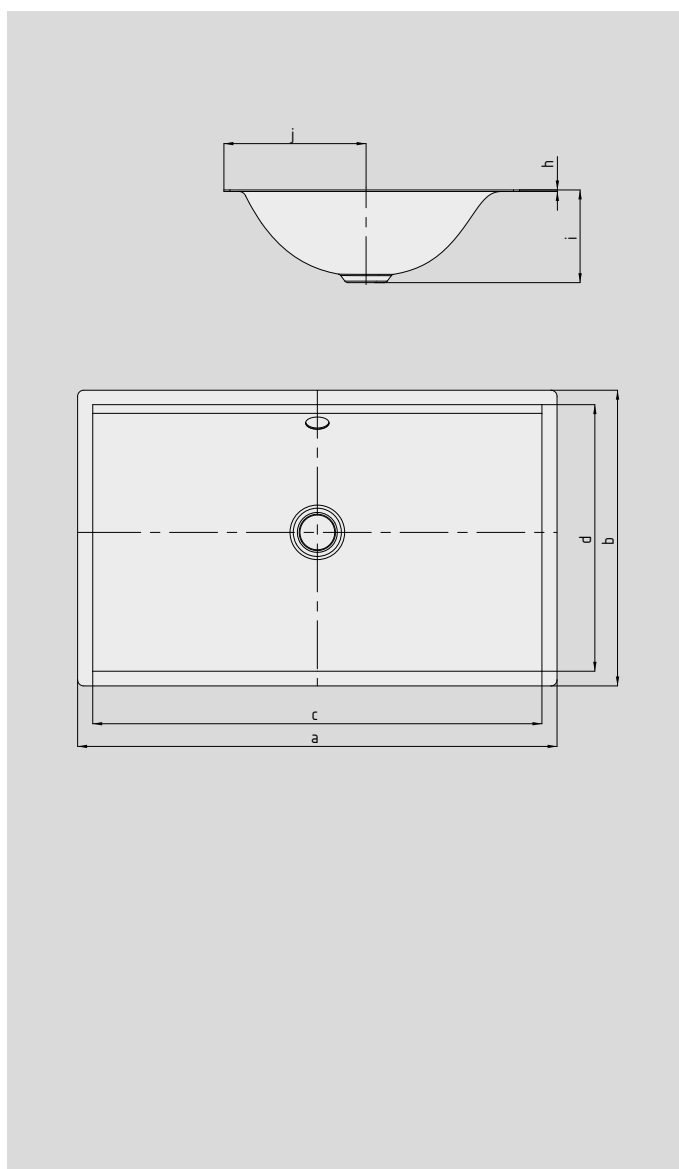

SILENIO UNDERCOUNTER WASHBASIN

- fluid and sensually modern design all at once
- optimum comfort through generous dimensioning of the washbasin
- soft, organic interior shape
- geometry allows fittings with short spout leaving ample space for washing
- together with the SILENIO bath and SCONA shower surface, they form a perfect bathroom fitted out entirely with steel enamel
- designed by Anke Salomon

Similar illustrations

Model No.		3047	3048
External length	a	634	934 mm
External width	b	391	391 mm
Internal length	c	594	894 mm
Internal width	d	352,5	352,5 mm
Height of rim	h	2	2 mm
Distance basin surface to bottom edge of waste hole	i	123	123 mm
Distance rear edge to centre of waste hole	j	188	188 mm
Weight of the enamelled washbasin in kg		7,2	10,0