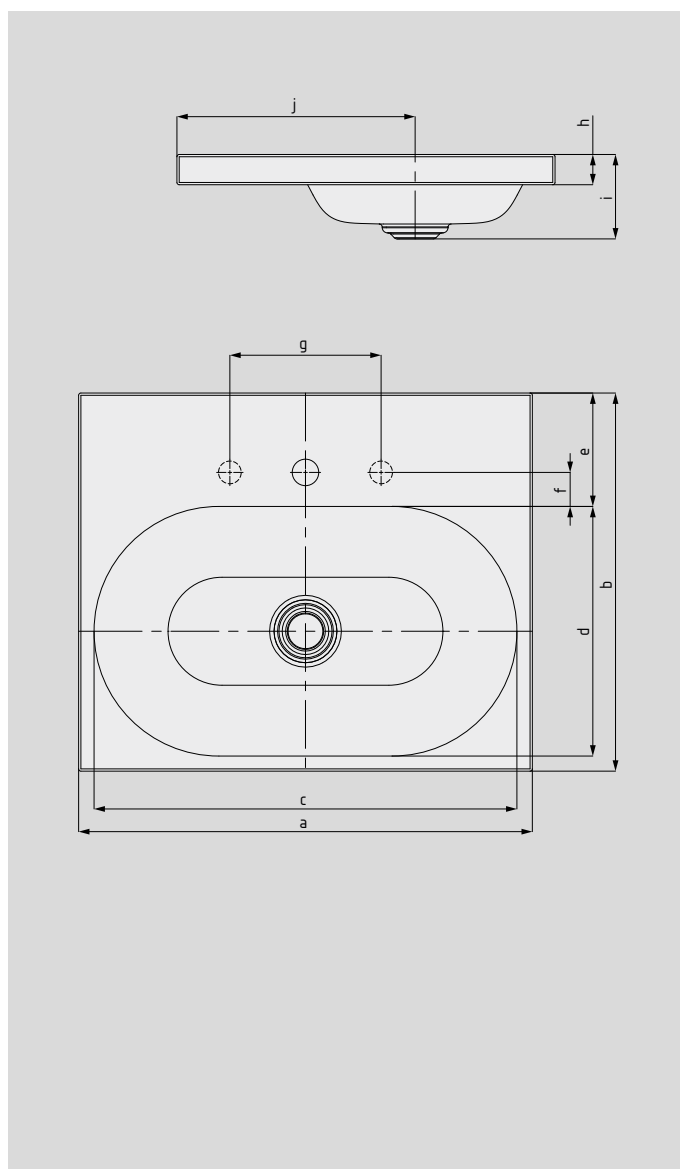

# CENTRO COUNTERTOP WASHBASIN

- fusion of minimalism and simple elegance
- luxurious look - integrates perfectly both in modern and traditional bathroom settings
- circle taken as the basic shape echoes in the perfectly integrated enamelled waste
- washbasin surround with ample space for individual accessories
- matching counterpart to the Centro bath
- designed by Anke Salomon

Similar illustrations

Model No.		3055	3056	3057	3058
External length	a	600	900	600	900 mm
External width	b	500	500	500	500 mm
Internal length	c	559	859	559	859 mm
Internal width	d	330	330	330	330 mm
Depth of tap deck	e	150	150	150	150 mm
Distance tap holes to edge	f	45	45	45	45 mm
Distance of tap holes	g	200	200	200	200 mm
Height of rim	h	40	40	120	120 mm
Distance basin surface to bottom edge of waste hole	i	112	112	112	112 mm
Distance rear edge to centre of waste hole	j	315	315	315	315 mm
Weight of the enamelled washbasin in kg		8.0	11.3	13.0	17.7