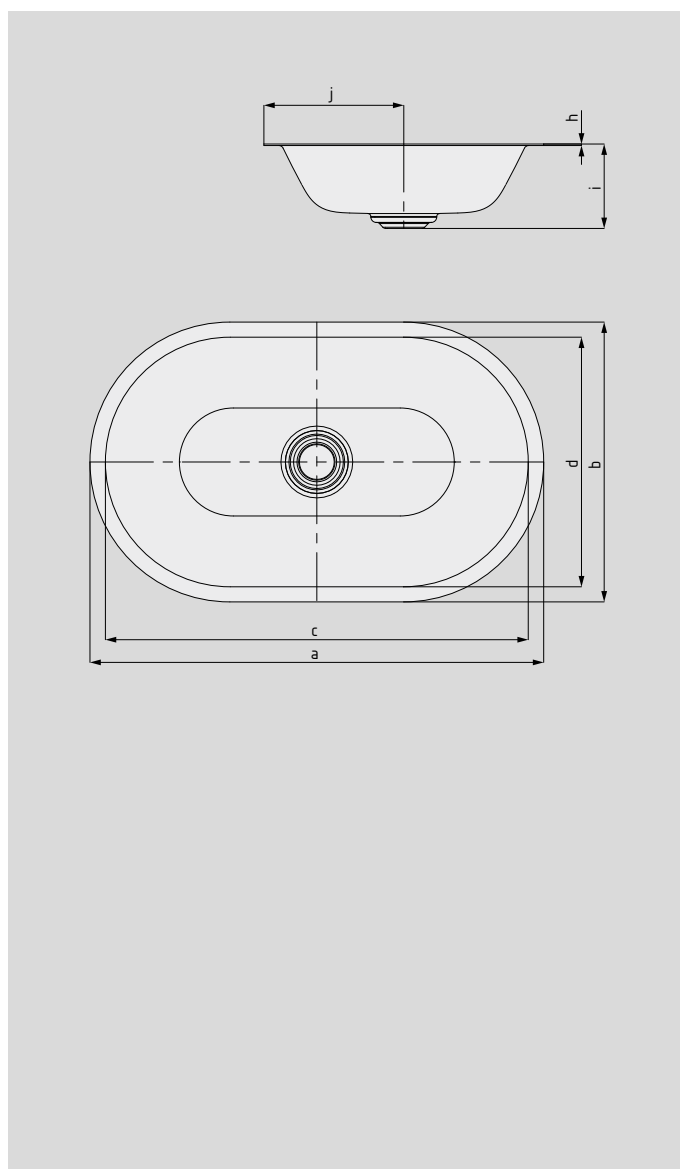

# CENTRO UNDERCOUNTER WASHBASIN

- fusion of minimalism and simple elegance
- luxurious look - integrates perfectly both in modern and traditional bathroom settings
- circle taken as the basic shape echoes in the perfectly integrated enamelled waste
- matching counterpart to the Centro bath
- designed by Anke Salomon

Similar illustrations

Model No.		3059	3060
External length	a	600	900 mm
External width	b	370	370 mm
Internal length	c	559	859 mm
Internal width	d	330	330 mm
Height of rim	h	2	2 mm
Distance basin surface to bottom edge of waste hole	i	112	112 mm
Distance rear edge to centre of waste hole	j	185	185 mm
Weight of the enamelled washbasin in kg		6,4	9,3